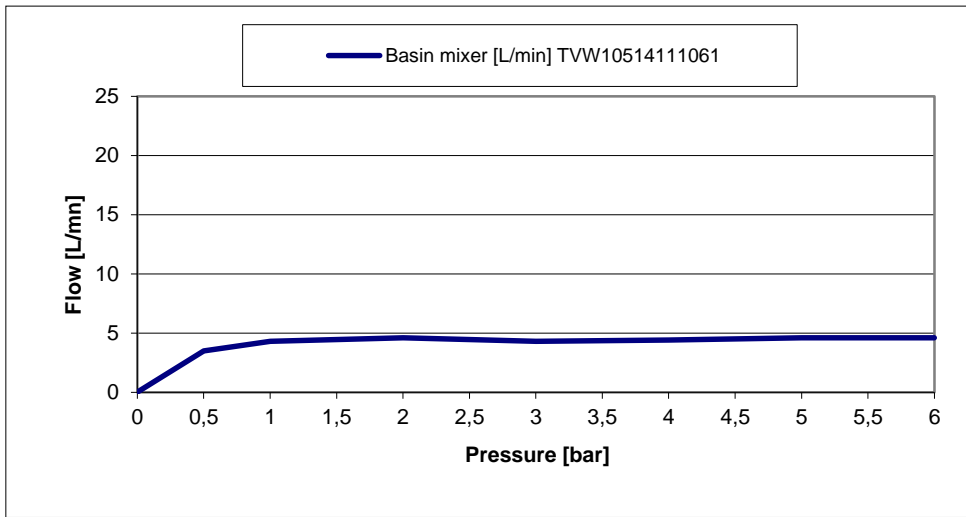

O.NOVO START SINGLE LEVER BASIN MIXER

PRODUCT INFORMATION

Model	TVW10514111061
Collection	O.novo Start
Finish	Polished Chrome
Water Flow	max. 5 l/min
Cartridge	35mm with ceramic disc
Faucet Height	104 mm
Aerator Height	50 mm
Projection of Spout	107 mm
Pop-up waste	1 1/4" included in metal
Aerator	Smart Lime Cleaning (SLC) Pressure Compensating (PCA) M24 x 1 – male thread
Faucet Material	Low Lead Brass
Red/Blue Indexing	On Lever
Supply Hoses	2 x M10 x G 3/8" screw-in high pressure hoses
Salt Spray Test	200 hours (according EN 248)

PRODUCT FEATURES

Aqua Smart

Water saving through aerators. Water flow is regulated to 5 l/min.

Villeroy & Boch

Easy Clean

The taps and shower heads are easily cleaned by the rubber on the aerator and nozzle.

Villeroy & Boch

Air Plus

Incorporates air into the aerator, to provide the same feeling of water flow but with reduced water consumption.

Villeroy & Boch

Smart Pressure

Constant water flow rate regardless of pressure fluctuations in the pipe system.

Villeroy & Boch

TECHNICAL DRAWING

O.NOVO START SINGLE LEVER BASIN MIXER

FLOW CHART

EXPLOSION DRAWING AND SPARE PARTS

Explosion Drawing	Article Number	Description	No.	Consists of
	TVP10500401061	Lever kit / Knobs	1	cap
			2	screw
			3	handle
	N/A	N/A	4	flange
	N/A	N/A	5	cartridge nut
	TVP00000111000	Ceramic cartridge	6	cartridge
	N/A	N/A	7	body
	N/A	N/A	8	O-ring
	TVP00000601000	Fixation kit	9	washer
			10	clamp
			11	bolt
			12	lock nut
	TVP00000509000	Aerator	13	aerator
	TVP00000201061	Waste	14	pop-up waste
	N/A	N/A	15	lifting rod
	TVP00000710000	Flexible connection hoses	16	Flexible hose (hot)
			17	Flexible hose (cold)
	N/A	N/A	18	Allen key