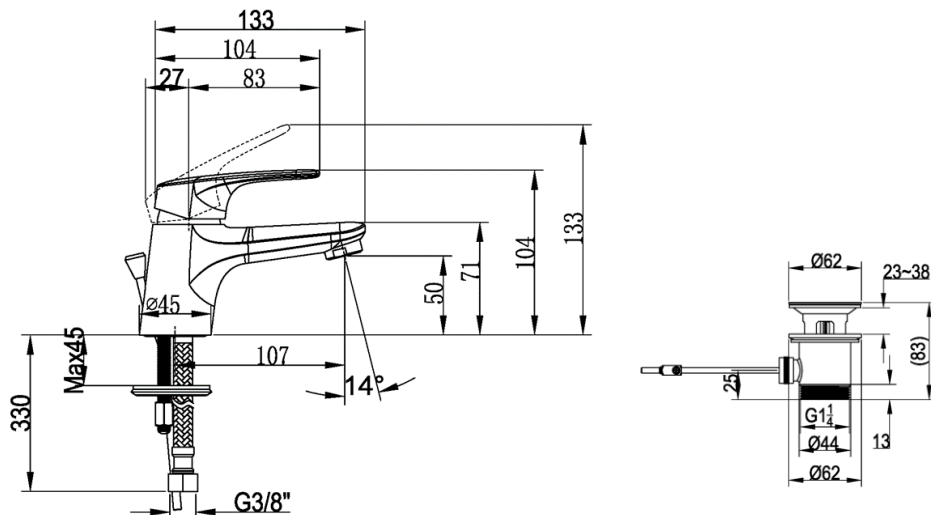

O.NOVO START SINGLE LEVER BASIN MIXER

PRODUCT INFORMATION

Model	TVW10514111061
Collection	O.novo Start
Finish	Polished Chrome
Water Flow	max. 5 l/min
Cartridge	35mm with ceramic disc
Faucet Height	104 mm
Aerator Height	50 mm
Projection of Spout	107 mm
Pop-up waste	1 1/4" included in metal
Aerator	Smart Lime Cleaning (SLC) Pressure Compensating (PCA) M24 x 1 – male thread
Faucet Material	Low Lead Brass
Red/Blue Indexing	On Lever
Supply Hoses	2 x M10 x G 3/8" screw-in high pressure hoses
Salt Spray Test	200 hours (according EN 248)

Villeroy & Boch

TECHNICAL DRAWING

O.NOVO START SINGLE LEVER BASIN MIXER

FLOW CHART

EXPLOSION DRAWING AND SPARE PARTS

Explosion Drawing	Article Number	Description	No.	Consists of
	TVP10500401061	Lever kit / Knobs	1	cap
			2	screw
			3	handle
	N/A	N/A	4	flange
	N/A	N/A	5	cartridge nut
	TVP00000111000	Ceramic cartridge	6	cartridge
	N/A	N/A	7	body
	N/A	N/A	8	O-ring
	TVP00000601000	Fixation kit	9	washer
			10	clamp
			11	bolt
			12	lock nut
	TVP00000509000	Aerator	13	aerator
	TVP00000201061	Waste	14	pop-up waste
	N/A	N/A	15	lifting rod
	TVP00000710000	Flexible connection hoses	16	Flexible hose (hot)
			17	Flexible hose (cold)
	N/A	N/A	18	Allen key