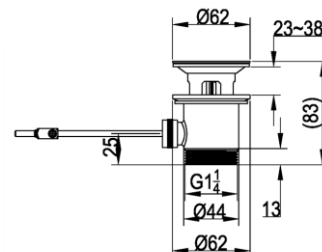

## TECHNICAL DRAWING

## EXPLOSION DRAWING AND SPARE PARTS

Explosion Drawing	Article Number	Description	No.	Consists of
	TVP10500402061	Lever kit / Knobs	1	cap
			2	screw
			3	handle
	N/A	N/A	4	flange
	N/A	N/A	5	cartridge nut
	TVP00000111000	Ceramic cartridge	6	cartridge
	N/A	N/A	7	body
	N/A	N/A	8	O-ring
	TVP00000601000	Fixation kit	9	washer
			10	clamp
			11	bolt
			12	lock nut
	TVP00000509000	Aerator	13	aerator
	TVP00000201061	Waste	14	pop-up waste
	N/A	N/A	15	lifting rod
	TVP00000709000	Flexible connection hoses	16	Flexible hose (hot)
			17	Flexible hose (cold)
	N/A	N/A	18	Allen key