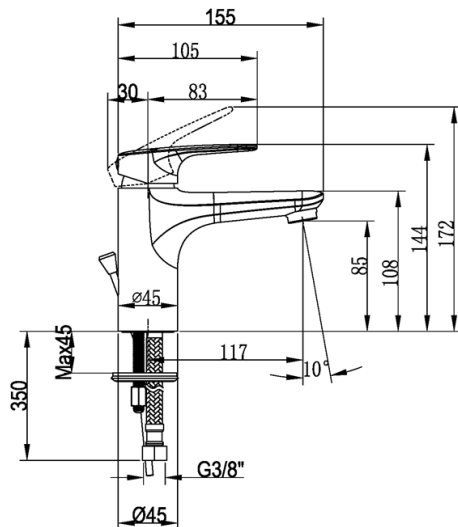

## PRODUCT INFORMATION

Model	TVW10510111061
Collection	O.novo Start
Finish	Polished Chrome
Water Flow	max. 5 l/min
Cartridge	35mm with ceramic disc
Faucet Height	144 mm
Aerator Height	85 mm
Projection of Spout	117 mm
Pop-up waste	1 1/4" included in metal
Aerator	Smart Lime Cleaning (SLC) Pressure Compensating (PCA) M24 x 1 – male thread
Faucet Material	Low Lead Brass
Red/Blue Indexing	On Lever
Supply Hoses	2 x M10 x G 3/8" screw-in high pressure hoses
Salt Spray Test	200 hours (according EN 248)

## TECHNICAL DRAWING

## EXPLOSION DRAWING AND SPARE PARTS

Explosion Drawing	Article Number	Description	No.	Consists of
	TVP10500402061	Lever kit / Knobs	1	cap
			2	screw
			3	handle
	N/A	N/A	4	flange
	N/A	N/A	5	cartridge nut
	TVP00000111000	Ceramic cartridge	6	cartridge
	N/A	N/A	7	body
	N/A	N/A	8	O-ring
	TVP00000601000	Fixation kit	9	washer
			10	clamp
			11	bolt
			12	lock nut
	TVP00000509000	Aerator	13	aerator
	TVP00000201061	Waste	14	pop-up waste
	N/A	N/A	15	lifting rod
	TVP00000709000	Flexible connection hoses	16	Flexible hose (hot)
			17	Flexible hose (cold)
	N/A	N/A	18	Allen key