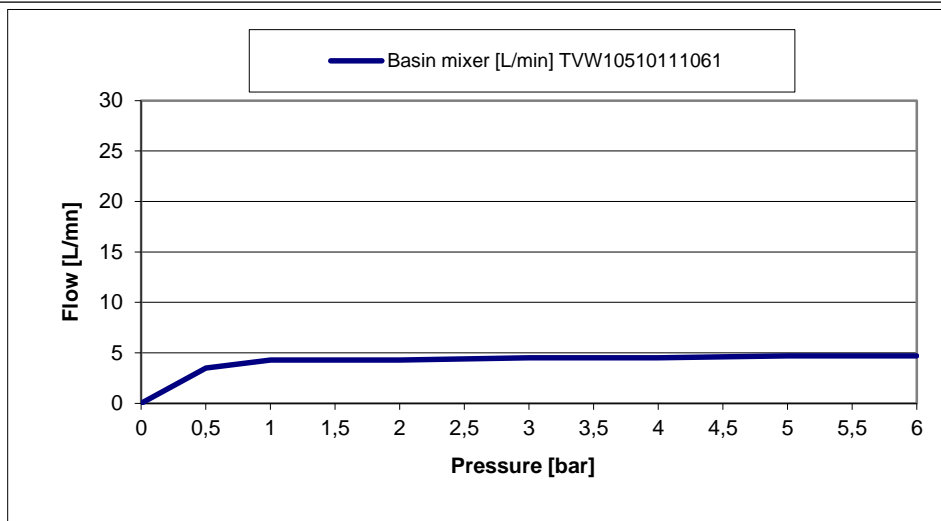

O.NOVO START SINGLE LEVER BASIN MIXER

FLOW CHART

EXPLOSION DRAWING AND SPARE PARTS

Explosion Drawing	Article Number	Description	No.	Consists of
	TVP10500402061	Lever kit / Knobs	1	cap
			2	screw
			3	handle
	N/A	N/A	4	flange
	N/A	N/A	5	cartridge nut
	TVP00000111000	Ceramic cartridge	6	cartridge
	N/A	N/A	7	body
	N/A	N/A	8	O-ring
	TVP00000601000	Fixation kit	9	washer
			10	clamp
			11	bolt
			12	lock nut
	TVP00000509000	Aerator	13	aerator
	TVP00000201061	Waste	14	pop-up waste
	N/A	N/A	15	lifting rod
	TVP00000709000	Flexible connection hoses	16	Flexible hose (hot)
			17	Flexible hose (cold)
	N/A	N/A	18	Allen key