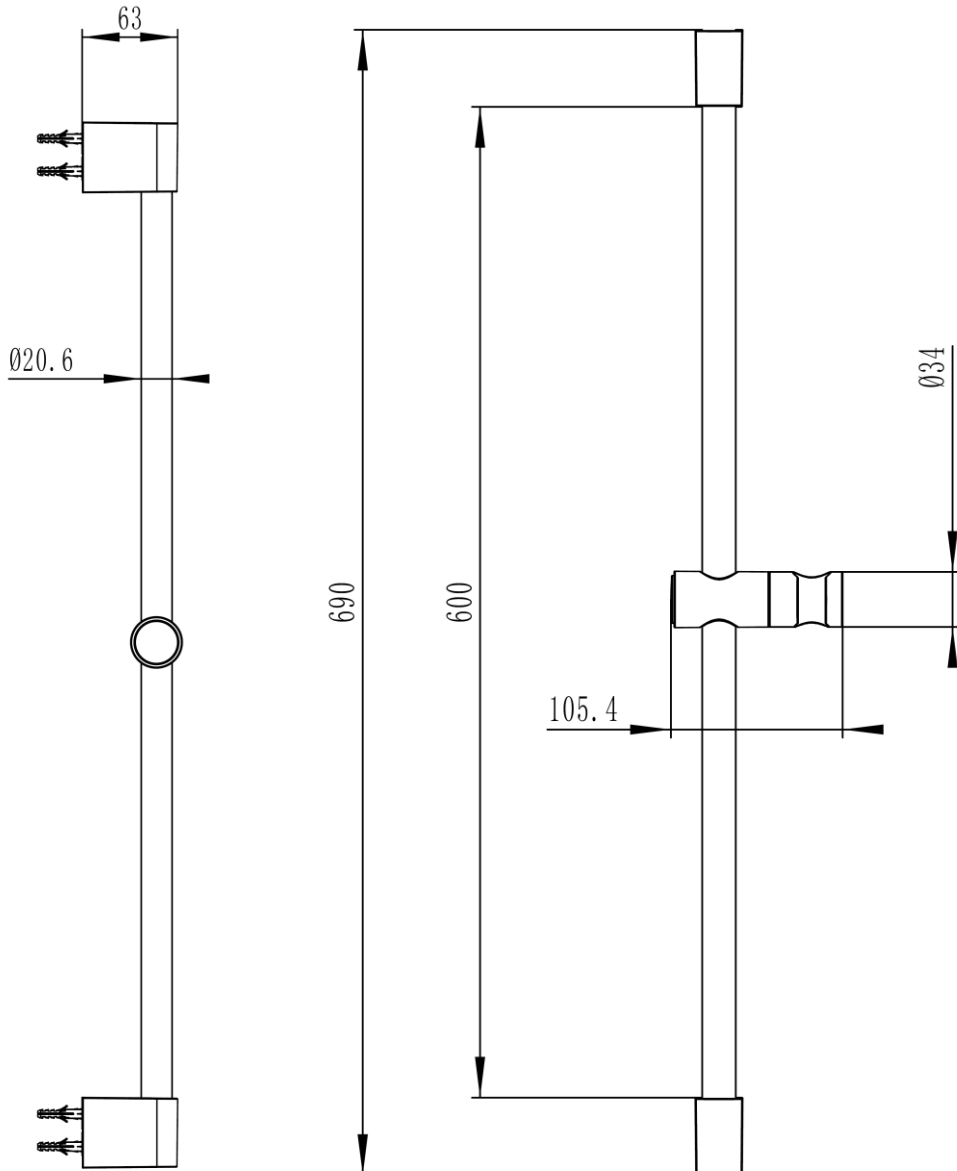

EMBRACE PLUS SHOWER SET 600 3JETS

PRODUCT INFORMATION

Model	TVS1086000361
Collection	Embrace
Finish	Polished Chrome
Water Flow at 3 bar	max. 9.5 l/min
Dimensions	690 mm
Hose Length	1.6 m
Shower Rod Material	Brass
Flow Restrictor	9.5 l/min
Hand Shower	TVS1084130161
Hose Connection	G ½"
Spray Type	Relax Massage Intense

Comfortable hand shower holder:

Adjustable height and tilt angle.

Easy to clean:

Easily remove limescale thanks to the flexible nozzles.

Shower hose with anti-twist protection:

Flexible and kink-resistant plastic hose with anti-twist protection.

Max. flow volume:

9.5l/min

Freely positionable wall mounting of the rail (600mm):

Suitable for existing drill holes.

FLOW CHART

EMBRACE PLUS SHOWER SET 600 3JETS

TECHNICAL DRAWING

EMBRACE PLUS SHOWER SET 600 3JETS

EXPLOSION DRAWING

SPARE PARTS

Article Number	Description	No.	Consists of
TVS10802201000	Flow Restrictor Set	18	Flow Restrictor 5.7 l/min + 9.5 l/min
TVS10801006000	Fixation Kit incl. Wall Bracket	2, 3, 4, 5, 6, 8, 9	2. Cover Plate, 3. Wall Bracket 4. Locking Plate, 5. Locking Clamp 6. Set Screw, 8. Wall anchor Set 9. Screw Set