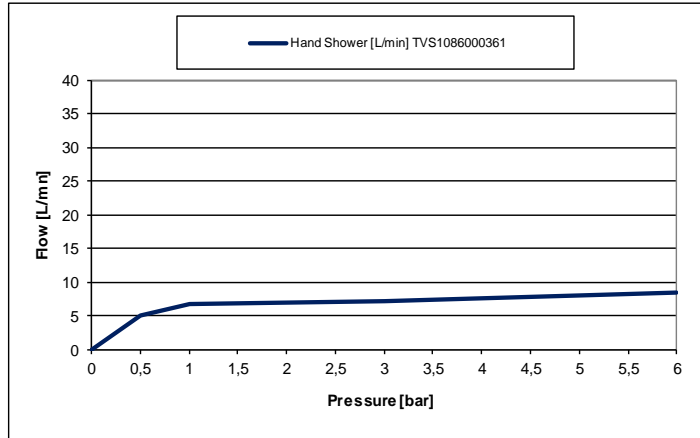

EMBRACE PLUS SHOWER SET 600 3JETS

PRODUCT INFORMATION

Model	TVS1086000361
Collection	Embrace
Finish	Polished Chrome
Water Flow at 3 bar	max. 9.5 l/min
Dimensions	690 mm
Hose Length	1.6 m
Shower Rod Material	Brass
Flow Restrictor	9.5 l/min
Hand Shower	TVS1084130161
Hose Connection	G ½"
Spray Type	Relax Massage Intense

Comfortable hand shower holder:

Adjustable height and tilt angle.

Easy to clean:

Easily remove limescale thanks to the flexible nozzles.

Shower hose with anti-twist protection:

Flexible and kink-resistant plastic hose with anti-twist protection.

Max. flow volume:

9.5l/min

Freely positionable wall mounting of the rail (600mm):

Suitable for existing drill holes.

FLOW CHART

EMBRACE PLUS SHOWER SET 600 3JETS

TECHNICAL DRAWING

EMBRACE PLUS SHOWER SET 600 3JETS

EXPLOSION DRAWING

SPARE PARTS

Article Number	Description	No.	Consists of
TVS10802201000	Flow Restrictor Set	18	Flow Restrictor 5.7 l/min + 9.5 l/min
TVS10801006000	Fixation Kit incl. Wall Bracket	2, 3, 4, 5, 6, 8, 9	2. Cover Plate, 3. Wall Bracket 4. Locking Plate, 5. Locking Clamp 6. Set Screw, 8. Wall anchor Set 9. Screw Set