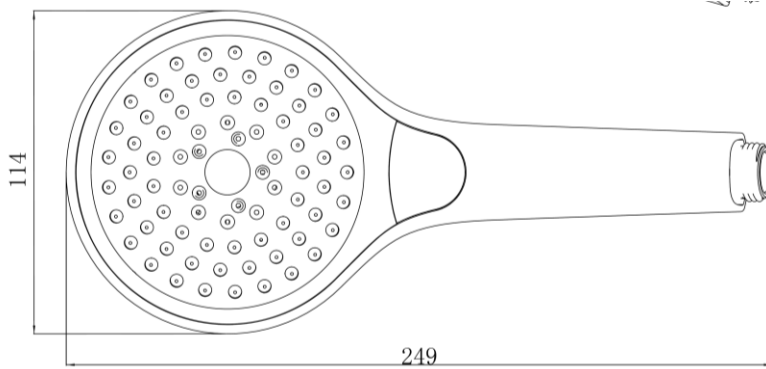

EMBRACE PLUS SHOWER SET 600 3JETS

PRODUCT INFORMATION

Model	TVS1086000361
Collection	Embrace
Finish	Polished Chrome
Water Flow at 3 bar	max. 9.5 l/min
Dimensions	690 mm
Hose Length	1.6 m
Shower Rod Material	Brass
Flow Restrictor	9.5 l/min
Hand Shower	TVS1084130161
Hose Connection	G ½"
Spray Type	Relax Massage Intense

Comfortable hand shower holder:

Adjustable height and tilt angle.

Easy to clean:

Easily remove limescale thanks to the flexible nozzles.

Shower hose with anti-twist protection:

Flexible and kink-resistant plastic hose with anti-twist protection.

Max. flow volume:

9.5l/min

Freely positionable wall mounting of the rail (600mm):

Suitable for existing drill holes.

FLOW CHART

EMBRACE PLUS SHOWER SET 600 3JETS

TECHNICAL DRAWING

EMBRACE PLUS SHOWER SET 600 3JETS

EXPLOSION DRAWING

SPARE PARTS

Article Number	Description	No.	Consists of
TVS10802201000	Flow Restrictor Set	18	Flow Restrictor 5.7 l/min + 9.5 l/min
TVS10801006000	Fixation Kit incl. Wall Bracket	2, 3, 4, 5, 6, 8, 9	2. Cover Plate, 3. Wall Bracket 4. Locking Plate, 5. Locking Clamp 6. Set Screw, 8. Wall anchor Set 9. Screw Set