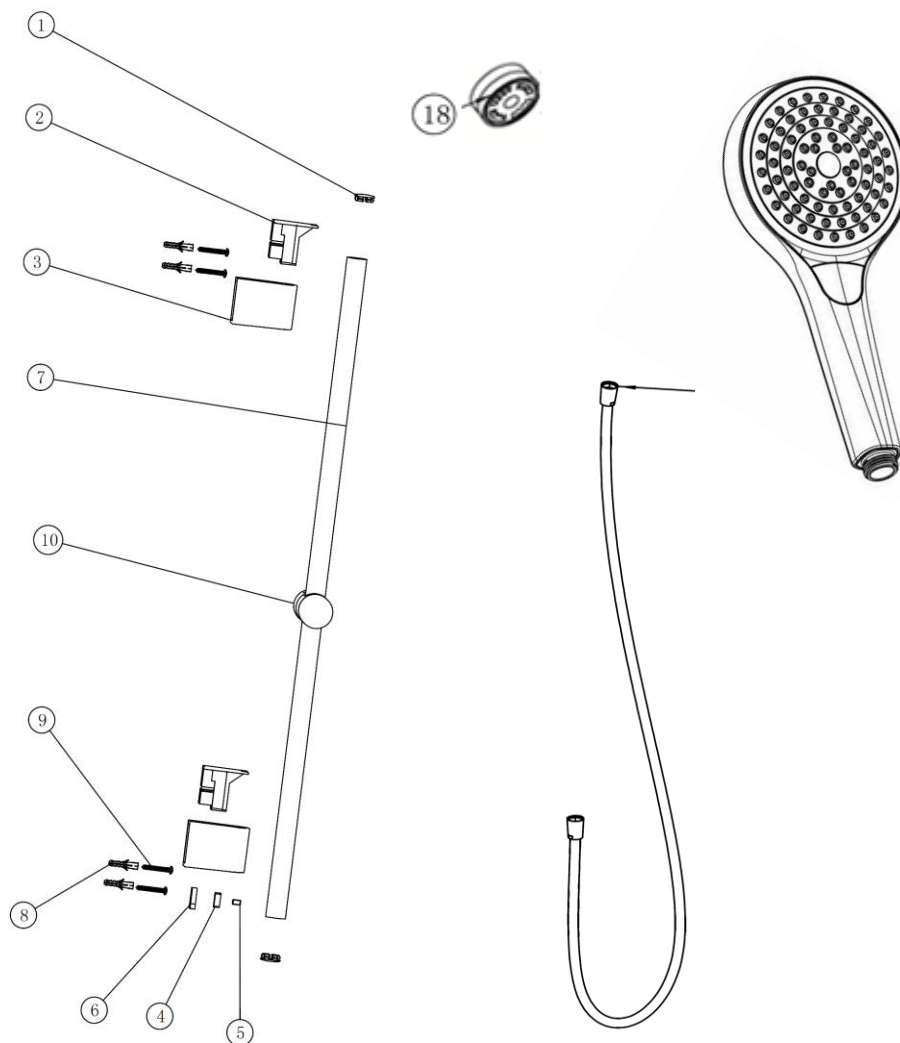

EMBRACE PLUS SHOWER SET 600 3JETS

PRODUCT INFORMATION

Model	TVS1086000361
Collection	Embrace
Finish	Polished Chrome
Water Flow at 3 bar	max. 9.5 l/min
Dimensions	690 mm
Hose Length	1.6 m
Shower Rod Material	Brass
Flow Restrictor	9.5 l/min
Hand Shower	TVS1084130161
Hose Connection	G ½"
Spray Type	Relax Massage Intense

Comfortable hand shower holder:

Adjustable height and tilt angle.

Easy to clean:

Easily remove limescale thanks to the flexible nozzles.

Shower hose with anti-twist protection:

Flexible and kink-resistant plastic hose with anti-twist protection.

Max. flow volume:

9.5l/min

Freely positionable wall mounting of the rail (600mm):

Suitable for existing drill holes.

FLOW CHART

EMBRACE PLUS SHOWER SET 600 3JETS

TECHNICAL DRAWING

EMBRACE PLUS SHOWER SET 600 3JETS

EXPLOSION DRAWING

SPARE PARTS

Article Number	Description	No.	Consists of
TVS10802201000	Flow Restrictor Set	18	Flow Restrictor 5.7 l/min + 9.5 l/min
TVS10801006000	Fixation Kit incl. Wall Bracket	2, 3, 4, 5, 6, 8, 9	2. Cover Plate, 3. Wall Bracket 4. Locking Plate, 5. Locking Clamp 6. Set Screw, 8. Wall anchor Set 9. Screw Set