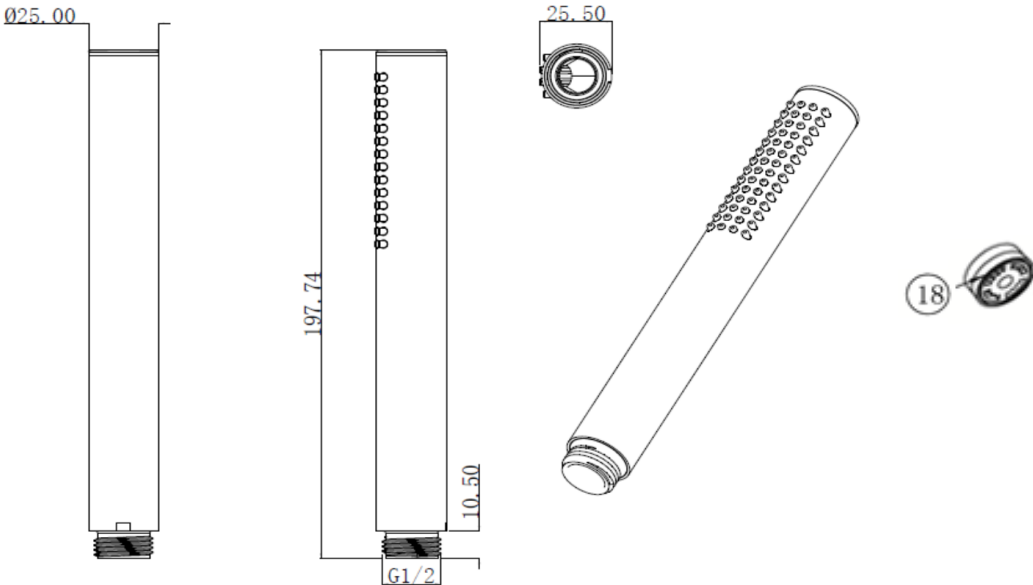

EMBRACE PLUS HAND SHOWER 9.5L 1JET

PRODUCT INFORMATION

Model **TVS1084140161**

| | |
|----------------------|-----------------------|
| Collection | Embrace Plus |
| Finish | Polished Chrome |
| Water Flow at 3 bar | max. 9.5 l/min |
| Dimensions | H 197 x W 25 x D 25mm |
| Hand Shower Material | Brass |
| Flow Restrictor | 9.5 l/min |
| Hose Connection | G 1/2" |
| Spray Type | Relax |

PRODUCT FEATURES

Easy to clean:

Easily remove limescale thanks to the flexible nozzles.

Max. flow volume:

9.5l/min

FLOW CHART

EMBRACE PLUS HAND SHOWER 9.5L 1JET

TECHNICAL DRAWING

SPARE PARTS

| Article Number | Description | No. | Consists of |
|----------------|---------------------|-----|---------------------------------------|
| TVS10802201000 | Flow Restrictor Set | 18 | Flow Restrictor 5.7 l/min + 9.5 l/min |