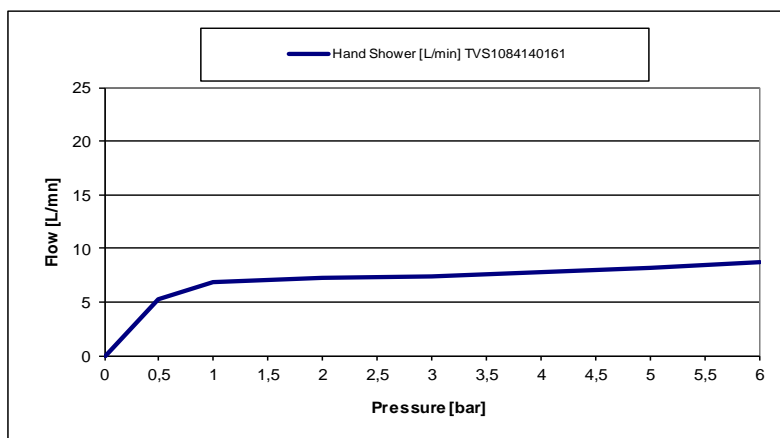

EMBRACE PLUS HAND SHOWER 9.5L 1JET

PRODUCT INFORMATION

Model **TVS1084140161**

| | |
|----------------------|-----------------------|
| Collection | Embrace Plus |
| Finish | Polished Chrome |
| Water Flow at 3 bar | max. 9.5 l/min |
| Dimensions | H 197 x W 25 x D 25mm |
| Hand Shower Material | Brass |
| Flow Restrictor | 9.5 l/min |
| Hose Connection | G 1/2" |
| Spray Type | Relax |

PRODUCT FEATURES

Easy to clean:

Easily remove limescale thanks to the flexible nozzles.

Max. flow volume:

9.5l/min

FLOW CHART

EMBRACE PLUS HAND SHOWER 9.5L 1JET

TECHNICAL DRAWING

SPARE PARTS

| Article Number | Description | No. | Consists of |
|----------------|---------------------|-----|---------------------------------------|
| TVS10802201000 | Flow Restrictor Set | 18 | Flow Restrictor 5.7 l/min + 9.5 l/min |