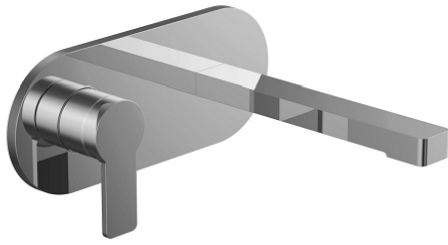

ARCHITECTURA 3-HOLE BASIN MIXER

PRODUCT INFORMATION

Model	TVW10311211061
Collection	Architectura
Colours	Chrome
Max flow	5 l/min
Projection of spout	210 mm
Push Pop-up waste	1 1/4" included
Red/Blue indexing	Lever
Aerator	Smart Lime Cleaning (SLC) Pressure Compensating (PCA) M24 x 1 – male thread

PRODUCT FEATURE

Aqua Smart

Villeroy & Boch

Water saving through aerators
Water flow is regulated to 5 L/min

Easy Clean

Villeroy & Boch

The taps and shower heads are easily cleaned by the rubber on the aerator and nozzle.

Air Plus

Villeroy & Boch

Incorporates air into the aerator, to provide the same feeling of water flow but with reduced water consumption

Smart Pressure

Villeroy & Boch

Constant water flow rate regardless of pressure fluctuations in the piping system.